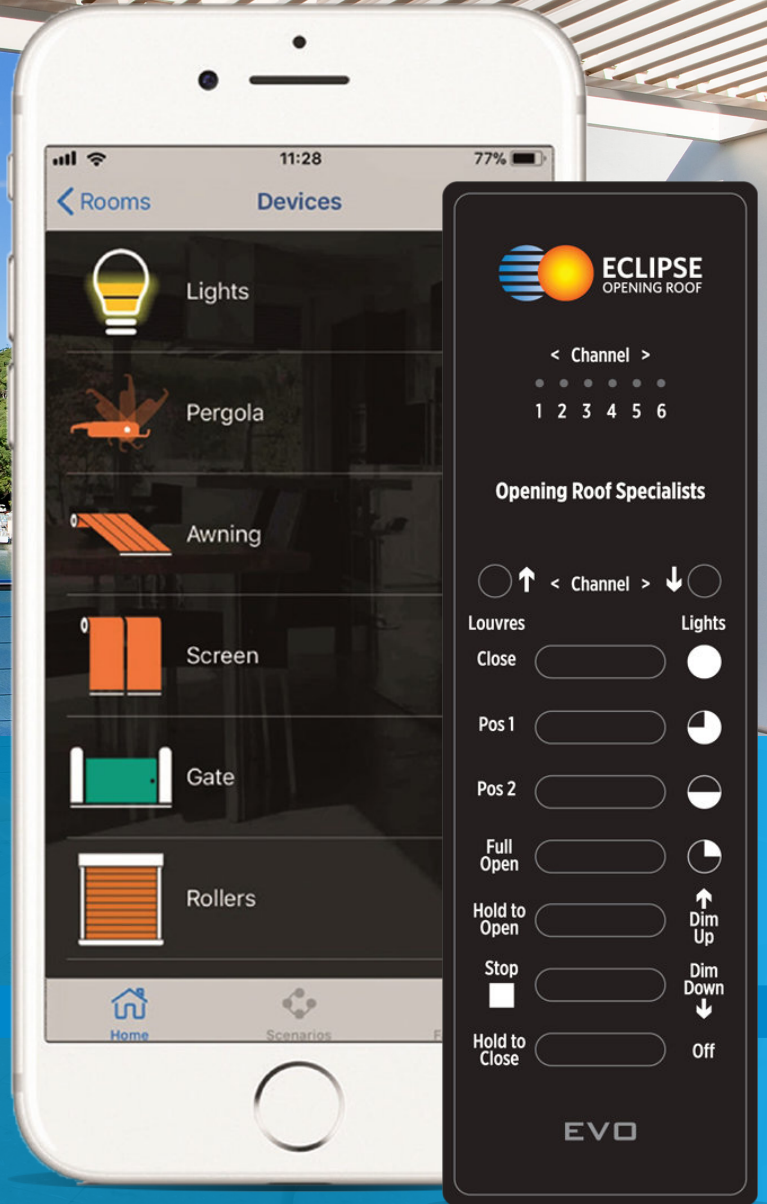

Call Opening Roof Specialists today
to arrange your FREE onsite design consultation

Phone: (02) 8708 1500

ECLIPSE
OPENING ROOF

Choose Your Own Control System

THREE
SIMPLE
OPTIONS

Care & Maintenance is Easy to Do Yourself

Care instructions included with each sale.

DID YOU KNOW?

The Eclipse Opening Roof has a built in rain sensor to automatically close your roof when it detects rain!

Our mission is to provide you the latest in opening roof technology in a way that is simple for everyone to enjoy.